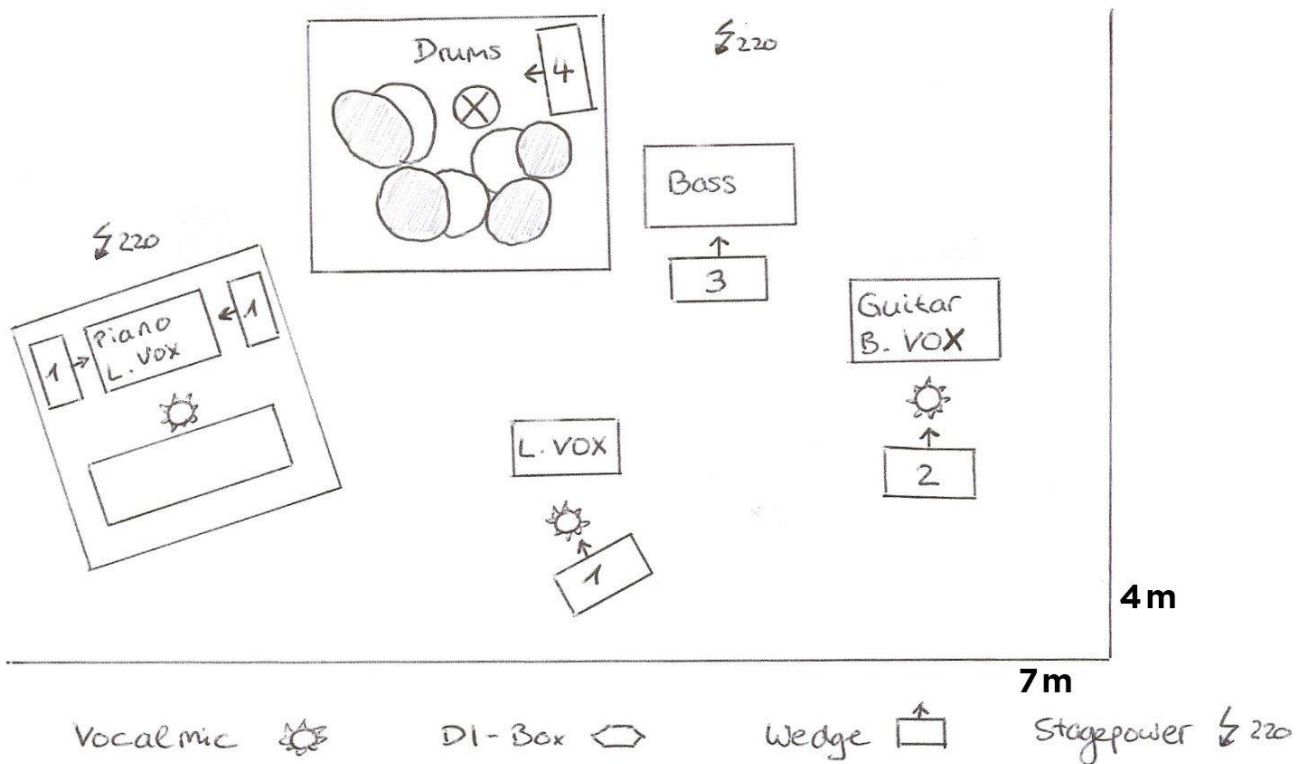

Stageplan Deean & Band 2019 - Quartett

PA:

Fullrange System, fitting to the roomsize, possible loudness without distortion : 100dBa

FOH:

Mixingdesk : min 17 Ch.
FX for Drums and Vocals

Stage:

6 Wedges 200 W / minimum 4 ways
2x 220V Stagepower (swiss type T13)
Stagesize 7mx4m
only if possible: Drum Riser 2x2x0.4m
only if possible: Piano Riser 2x1.5-2x0.4m

Channel	Instrument	Microphone	DI
01	Bass Drum	B52/SM91	
02	Snare Top	SM 57	
03	Snare Bottom	Condenser	
04	HH	Condenser	
05	Flor Tom	Clip	
06	Rack Tom 1	Clip	
07	Rack Tom 2	Clip	
08	Overhead L	Condenser	
09	Overhead R	Condenser	
10	Bass		DI-OUT
11	Guitar	SM 57	
12	Keys L		DI-OUT
13	Keys R		DI-OUT
14	Lead Vox	B 87 (own with phantom)	
15	Lead Vox	B 87 WL (own with XLR)	DI-OUT
16	Back Vox (Guitar)	B 87 (own with phantom)	
17	Back Vox (Drums)	B 87	