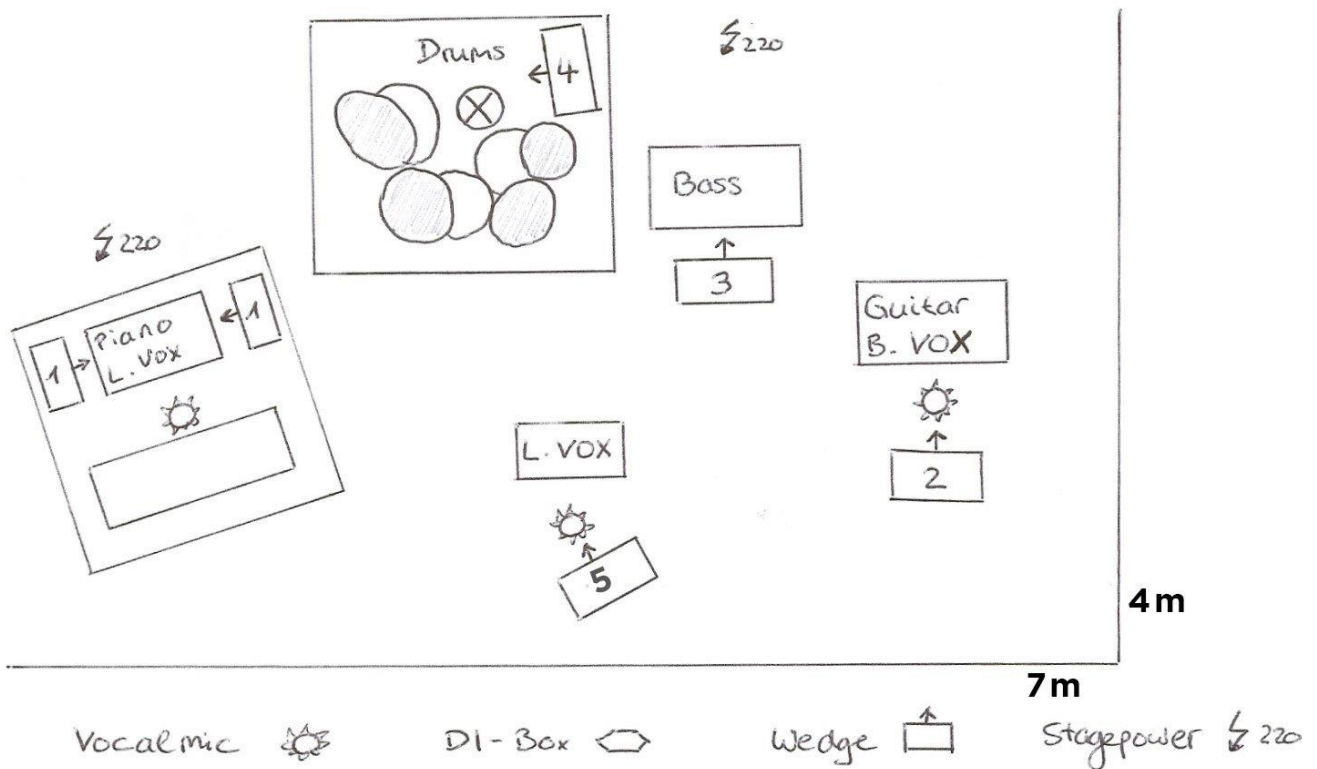

Stageplan Deean & Band 2019 – Quartett Deluxe (=5 Pers.)

PA:

Fullrange System, fitting to the roomsize, possible loudness without distortion : 100dBa

FOH:

Mixingdesk : min 17 Ch.

FX for Drums and Vocals

Stage:

6 Wedges 200 W / 4 - 5 ways

2x 220V Stagepower (swiss type T13)

Stagesize 7mx4m

only if possible: Drum Riser 2x2x0.4m

only if possible: Piano Riser 2x1.5-2x0.4m

Channel	Instrument	Microphone	DI
01	Bass Drum	B52/SM91	
02	Snare Top	SM 57	
03	Snare Bottom	Condenser	
04	HH	Condenser	
05	Flor Tom	Clip	
06	Rack Tom 1	Clip	
07	Rack Tom 2	Clip	
08	Overhead L	Condenser	
09	Overhead R	Condenser	
10	Bass		DI-OUT
11	Guitar	SM 57	
12	Keys L		DI-OUT
13	Keys R		DI-OUT
14	Lead Vox	B 87 (own with phantom)	
15	Lead Vox	B 87 WL (own with XLR)	DI-OUT
16	Back Vox (Guitar)	B 87 (own with phantom)	
17	Back Vox (Drums)	B 87	